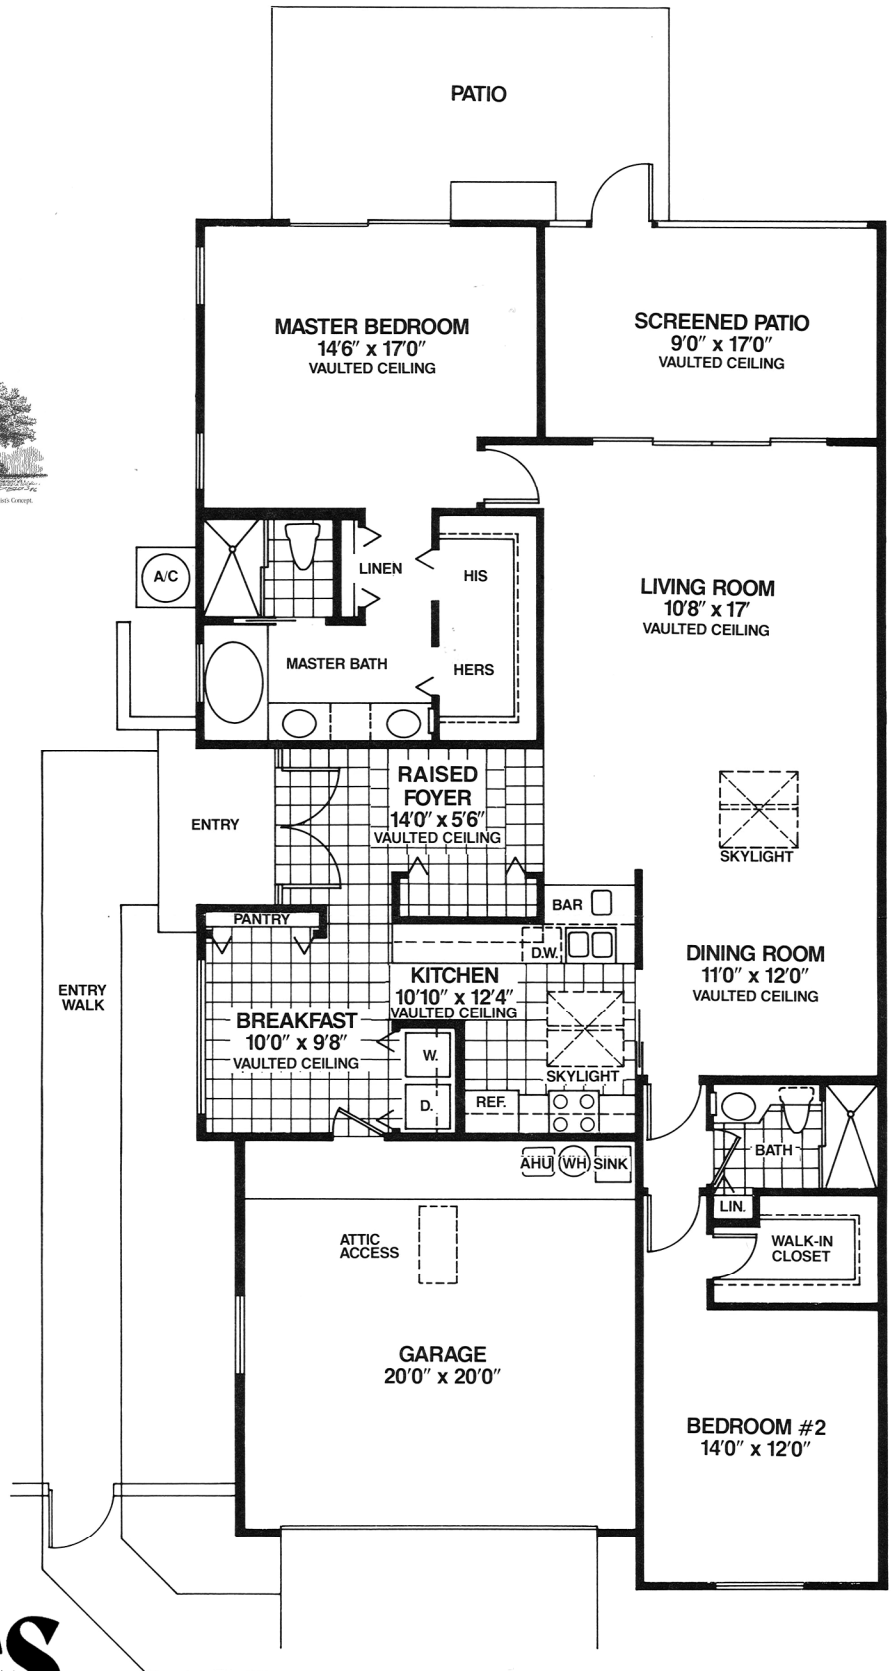

The Brewer

2 Bedroom, 2 Bath

Fairway Home

Gleneagles
Country Club

7667 VICTORY LANE
DELRAY BEACH, FL 33446
(561) 498-3606
1-800-492-4004
FAX (561) 498-5838
WWW.GLENEAGLES.CC